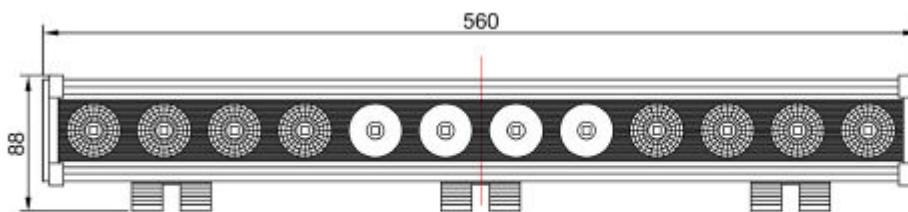

22" LED Light Bar

P/N HKE120S1S-X

Light Performance >

TEST: 1624lux @5m

- Voltage: 10–30Vdc
- Rated Power: 120w
- Raw Lumens: 1200/m
- LEDs: Cree, 10W*12pcs
- Color Temperature: 6000-6500K
- Beam Pattern: Spot, Flood, Hybrid
- Housing: Quality profile Aluminum
- Cover: Quality PC
- Brackets & Bolts: Stainless Steel
- Harness: Silicone
- Working Temperature: -40°F to 176°F / -40°C to 80°C
- IP Rating: IP67
- Size: 22 inches
- Application: Universal Fit

(Unit: mm)