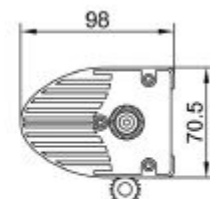

22" LED Light Bar

P/N HKE120S1S-X

Light Performance >

TEST: 1624lux @5m

- Voltage: 10–30Vdc
- Rated Power: 120w
- Raw Lumens: 1200/m
- LEDs: Cree, 10W*12pcs
- Color Temperature: 6000-6500K
- Beam Pattern: Spot, Flood, Hybrid
- Housing: Quality profile Aluminum
- Cover: Quality PC
- Brackets & Bolts: Stainless Steel
- Harness: Silicone
- Working Temperature: -40°F to 176°F / -40°C to 80°C
- IP Rating: IP67
- Size: 22 inches
- Application: Universal Fit

(Unit: mm)