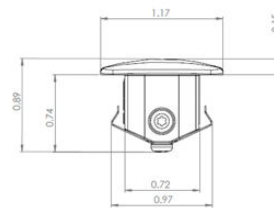

Product Details

Lens Material	Polycarbonate
Housing Material	Aluminum
Voltage	12 - 14V DC
Wattage	36" - 19.6 W 48" - 26W 60" - 31.3W
Current	0.2A @ 12V DC
Lumens	36" - 272 LM/FT 48" - 236 LM/FT 60" - 262 LM/FT
Wire Length	12"
Wire Gauge	18 AWG
Operating Temp	-40°F to 158°F

Specification Guide

Part #: RLLL-KKX-FF

Base Part
 Length
 Color Temp.
 Finish

Base Part #	Length	Color Temp.	Finish Options
RL	24 - 24.5"	30 - 3000K 35 - 3500 40 - 4000K	AL - Clear Anodized
	36 - 36.4"		BK - Black Anodized
	48 - 48"		PW - Powder-Coat White
	60 - 60"		
	72 - 72"		