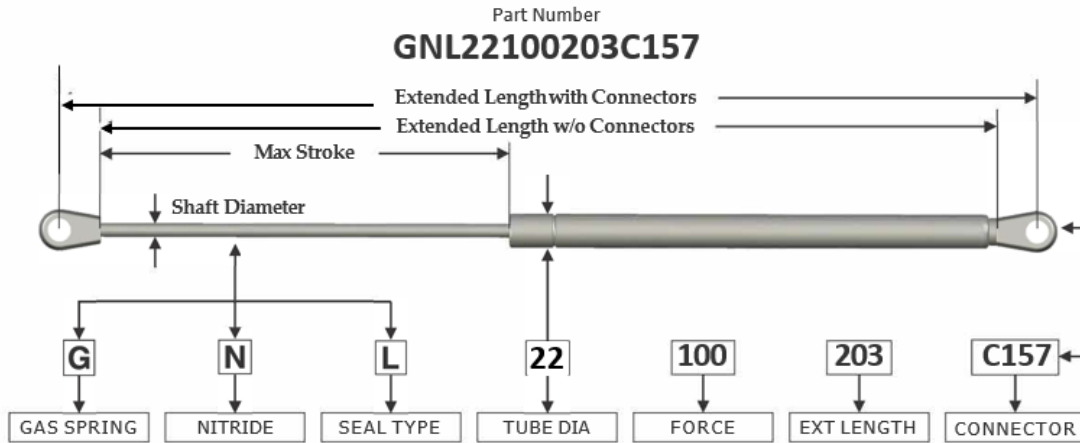

## STANDARD GAS SPRINGS 10×22

Base Part Number	Stroke (mm's)	Diameter (mm's)	Force (lbs)	Extended Length (inch)				
				No connectors 8mm threads	C120 -C157- C158	C161	C180	C190
GNL2245188	6.50"	22	45-250	18.9	20.3	21.0	21.1	21.2
GNL2245181	7.75"	22	45-250	18.1	19.6	20.3	20.3	20.5
GNL2245206	8.50"	22	45-250	20.7	22.1	22.8	22.9	23.0
GNL2245254	10.00"	22	45-250	25.4	26.9	27.6	27.6	27.8
GNL2245239	10.24"	22	45-250	24.0	25.4	26.1	26.2	26.3
GNL2245246	10.50"	22	45-250	24.6	26.1	26.8	26.8	27.0
GNL2245261	11.50"	22	45-250	26.1	27.6	28.3	28.3	28.5
GNL2245271	12.00"	22	45-250	27.1	28.6	29.3	29.3	29.5
GNL2245331	15.00"	22	45-250	33.1	34.6	35.3	35.3	35.5

Available Connectors for 18mm gas springs

Base Part Number	Stroke (mm's)	Diameter (mm's)	Force (lbs)	Extended Length (mm)				
				No connectors 8mm threads	C120 -C157- C158	C161	C180	C190
GNL2245188	165.10	22	45-250	479.04	515.04	533.04	535.04	539.04
GNL2245181	196.85	22	45-250	460.76	496.76	514.76	516.76	520.76
GNL2245206	215.90	22	45-250	525.02	561.02	579.02	581.02	585.02
GNL2245254	254.00	22	45-250	646.18	682.18	700.18	702.18	706.18
GNL2245239	260.10	22	45-250	608.58	644.58	662.58	664.58	668.58
GNL2245246	266.70	22	45-250	625.86	661.86	679.86	681.86	685.86
GNL2245261	292.10	22	45-250	663.96	699.96	717.96	719.96	723.96
GNL2245271	304.80	22	45-250	689.36	725.36	743.36	745.36	749.36
GNL2245331	381.00	22	45-250	841.76	877.76	895.76	897.76	901.76