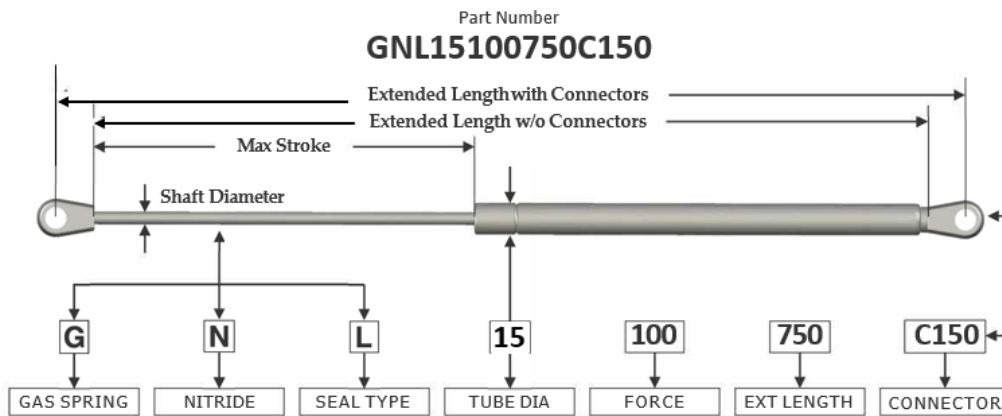

STANDARD GAS SPRINGS 6×15

Base Part Number	Stroke (mm's)	Diameter (mm's)	Force (lbs.)	Extended Length (inch)				
				No connectors 6mm threads	C100 - C110 C121 - C130 C140 C150 - C156	C133 long 22mm	C160	C170
GNL1515608	2.00"	15	15 -100		7.50	7.81	7.59	7.89
GNL1515858	3.00"	15	15 -100	8.58	10.00	10.31	10.09	10.39
GNL1515819	3.15"	15	15 -100	8.19	9.61	9.92	9.70	10.00
GNL1515105	3.50"	15	15 -100	10.59	12.01	12.32	12.10	12.40
GNL1515957	4.00"	15	15 -100	9.57	10.98	11.30	11.08	11.38
GNL1515130	5.00"	15	15 -100	13.07	14.49	14.80	14.58	14.88
GNL1515135	5.50"	15	15 -100	13.54	14.96	15.28	15.06	15.35
GNL1515157	6.18"	15	15 -100	15.75	17.17	17.48	17.26	17.56
GNL1515155	6.75"	15	15 -100	15.59	17.01	17.32	17.10	17.40
GNL1515170	7.25"	15	15 -100	17.09	18.50	18.82	18.60	18.90
GNL1515177	7.75"	15	15 -100	17.76	19.17	19.49	19.27	19.57
GNL1515182	8.00"	15	15 -100	18.27	19.69	20.00	19.78	20.08
GNL1515185	8.12"	15	15 -100	18.58	20.00	20.31	20.09	20.39

Available Connectors for 15mm gas springs

Base Part Number	Stroke (mm's)	Diameter (mm's)	Force (lbs)	Extended Length (mm)				
				No connectors 6mm threads	C10X-C11X C12X-C13X short C14X- C15X	C13X long 22mm	C160	C170
GNL1515608	51	15	15 -100	154	190	198	193	200
GNL1515858	76	15	15 -100	218	254	262	256	264
GNL1515819	80	15	15 -100	208	244	252	246	254
GNL1515105	89	15	15 -100	269	305	313	307	315
GNL1515957	102	15	15 -100	243	279	287	281	289
GNL1515130	127	15	15 -100	332	368	376	370	378
GNL1515135	140	15	15 -100	344	380	388	382	390
GNL1515157	157	15	15 -100	400	436	444	438	446
GNL1515155	171	15	15 -100	396	432	440	434	442
GNL1515170	184	15	15 -100	434	470	478	472	480
GNL1515177	197	15	15 -100	451	487	495	489	497
GNL1515182	203	15	15 -100	464	500	508	502	510
GNL1515185	206	15	15 -100	472	508	516	510	518